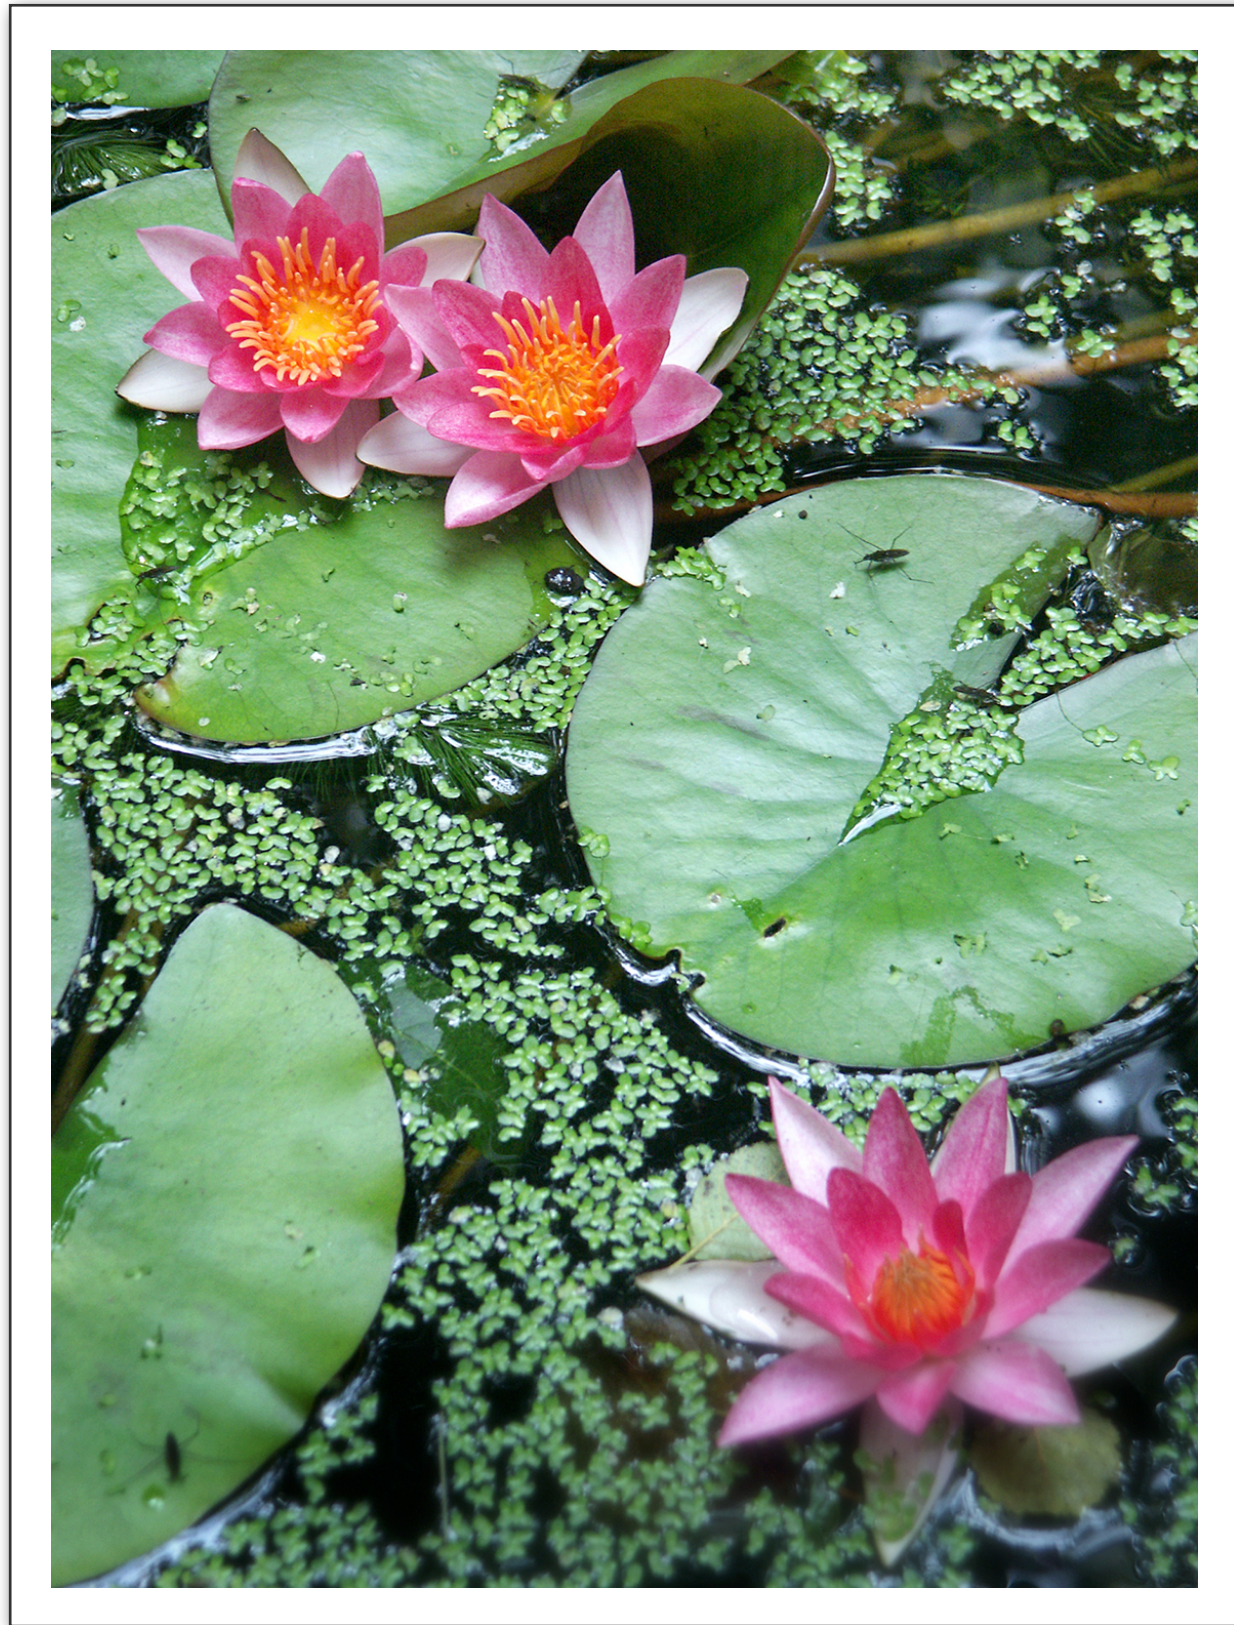

Claude Monet

Visual Arts Response Activity

Water Lilies

Studyladder

Claude Monet *Water Lilies*

Painting Water Lilies, Monet Style

- *Print a copy of 'Painting Waterlilies, Monet Style' activity sheet.*

Study this photograph of water lilies in a pond. Take note of the different colours you can see.

Use colourful brush strokes to create your own water lilies painting.

Use the page that has been started for you, if you like, or draw your own composition.