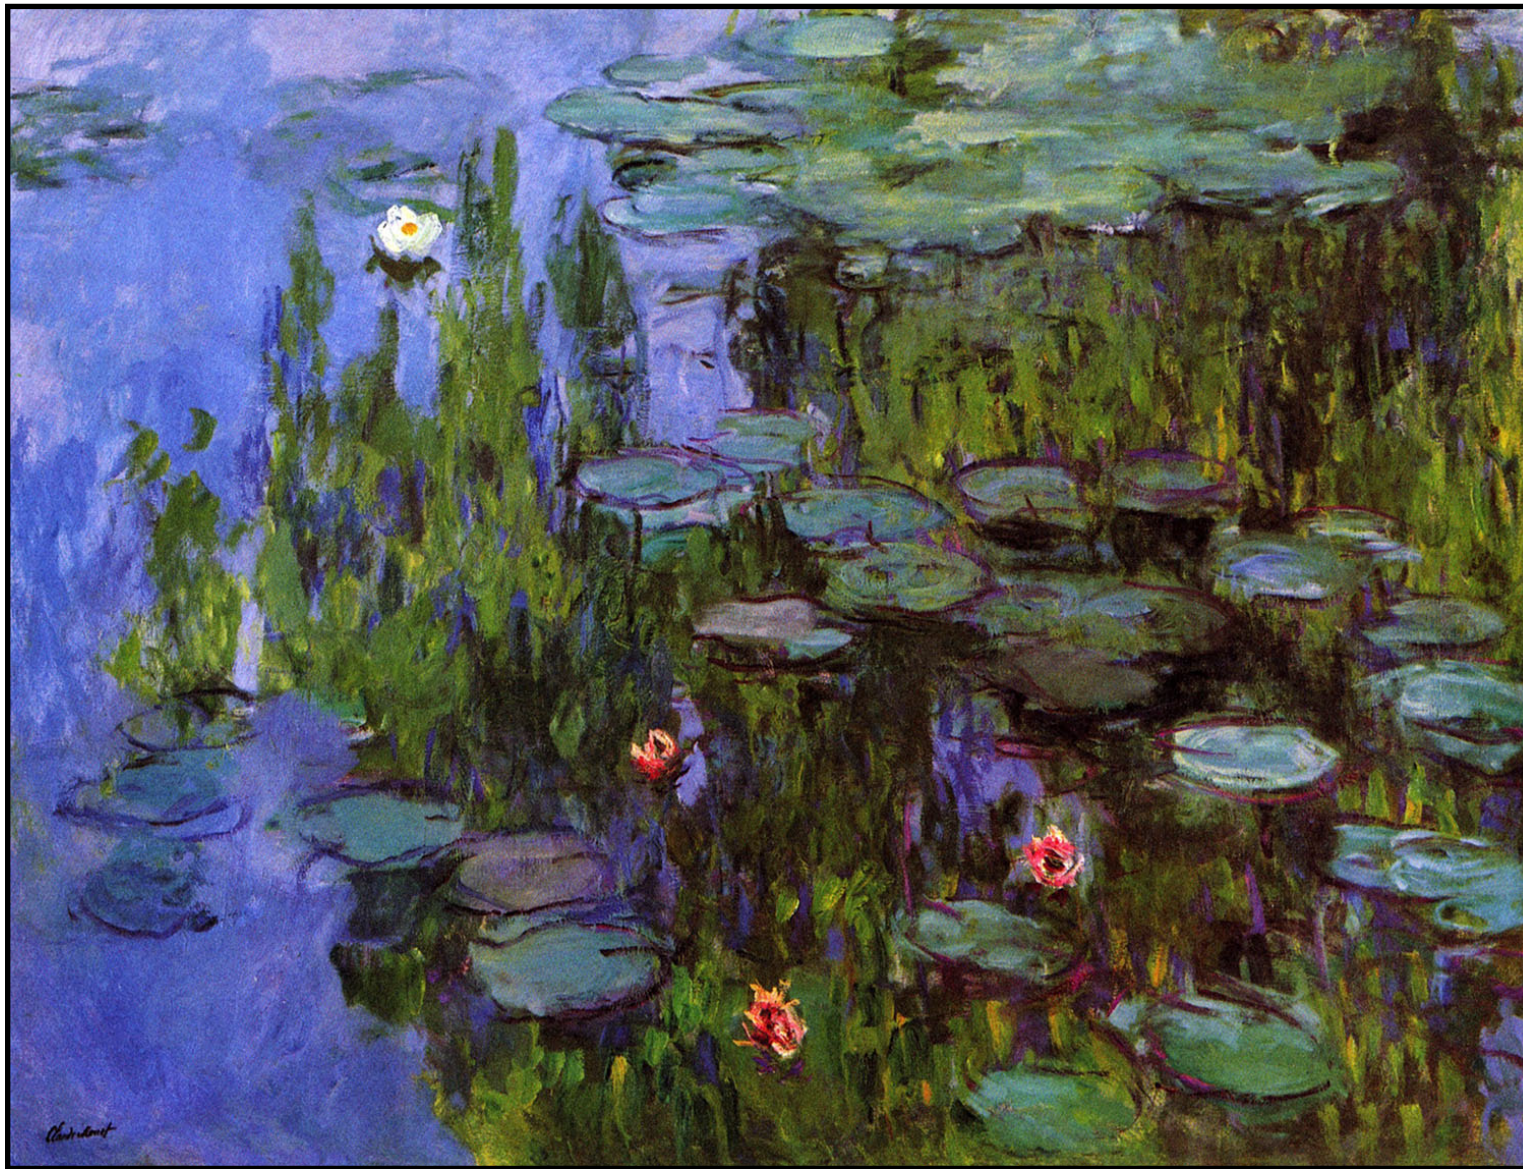

Claude Monet

Visual Arts Response Activity

Water Lilies

Studyladder

Claude Monet *Water Lilies*

Painting Water Lilies, Monet Style

- *Print a copy of 'Painting Waterlilies, Monet Style' activity sheet.*

Study this photograph of water lilies in a pond. Take note of the different colours you can see.

Use colourful brush strokes to create your own water lilies painting.

Use the page that has been started for you, if you like, or draw your own composition.