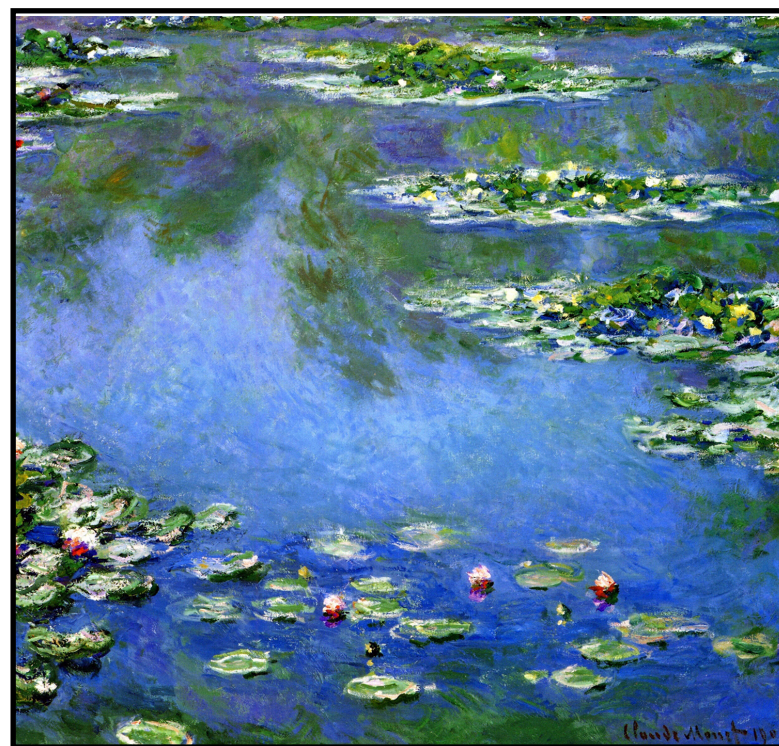

Claude Monet

Visual Arts Response Activity

Water Lilies

Studyladder

Claude Monet *Water Lilies*

Painting Water Lilies, Monet Style

- *Print a copy of 'Painting Waterlilies, Monet Style' activity sheet.*

Study this photograph of water lilies in a pond. Take note of the different colours you can see.

Use colourful brush strokes to create your own water lilies painting.

Use the page that has been started for you, if you like, or draw your own composition.